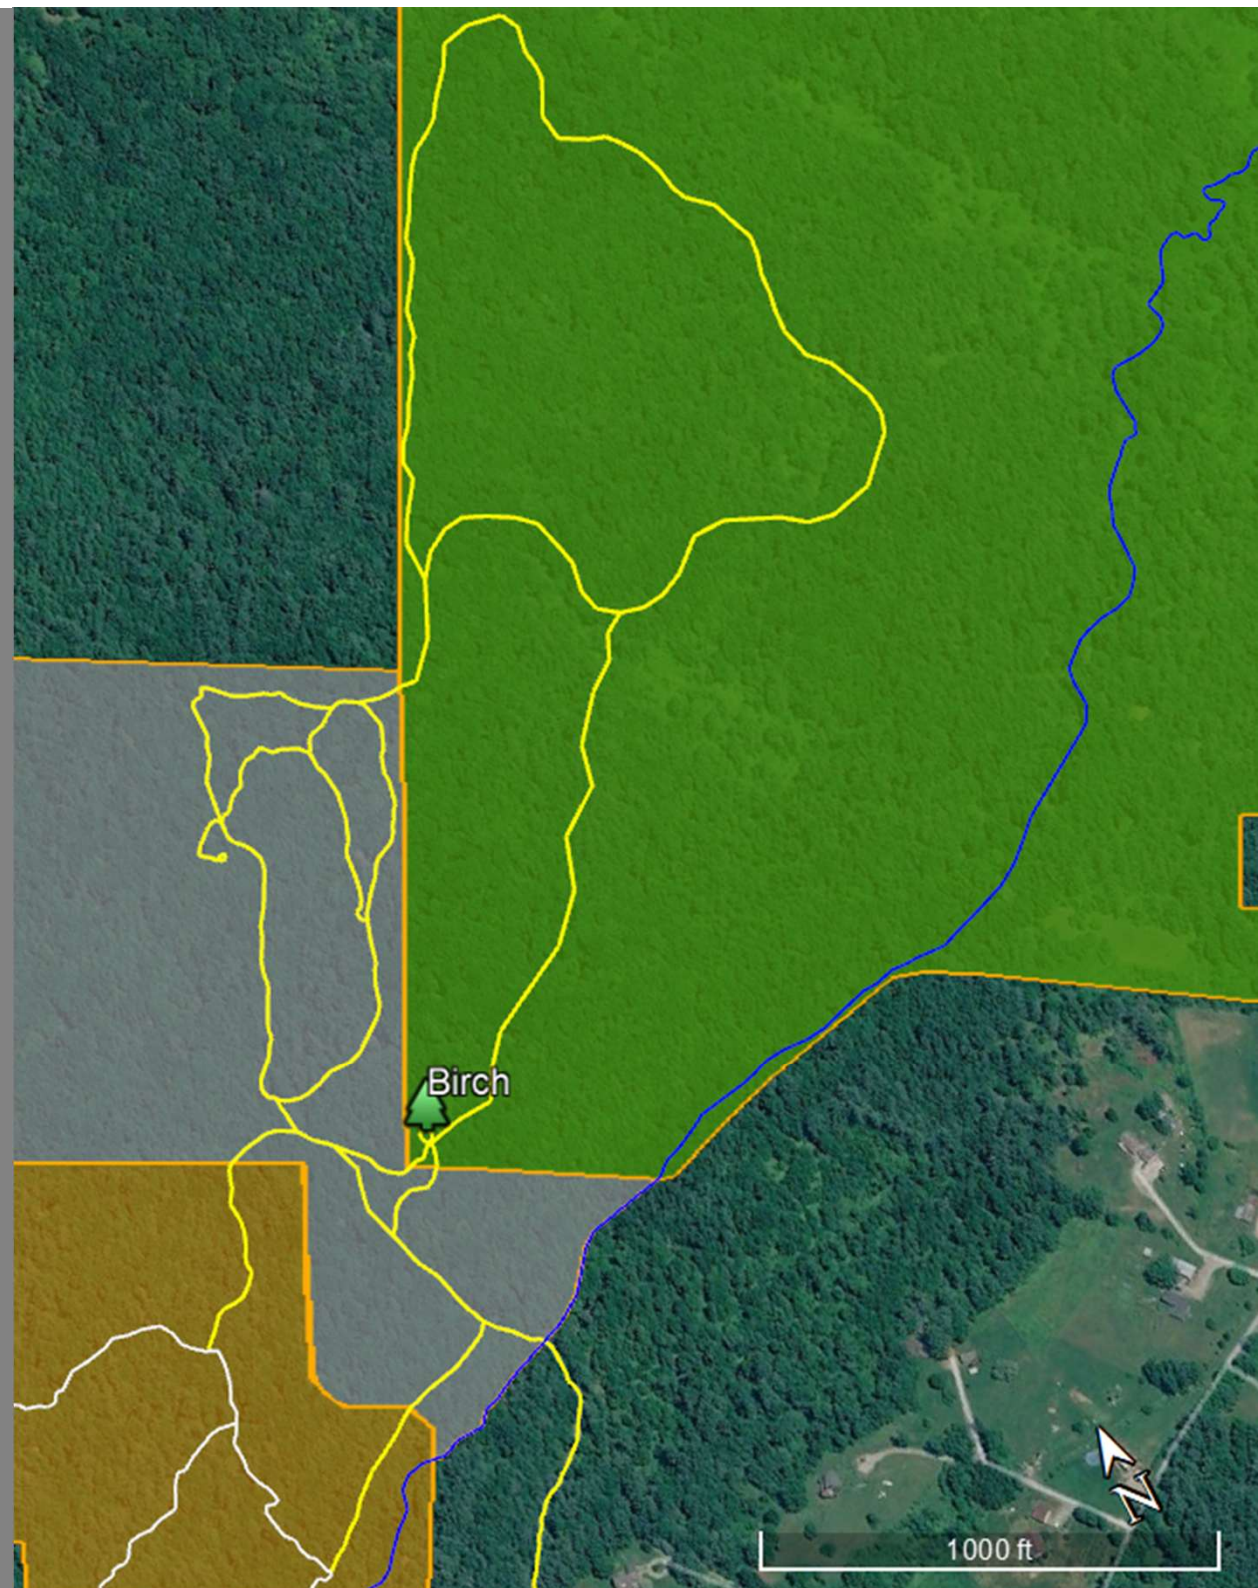

**Krusch Preserve 30 Acre Addition.
Prior conceptual Trail Layout.**

**This is the current
conceptual trail layout**

Krusch Preserve 30 Acre Addition. Revised conceptual Trail Layout

 Unchanged

 Added

 Removed